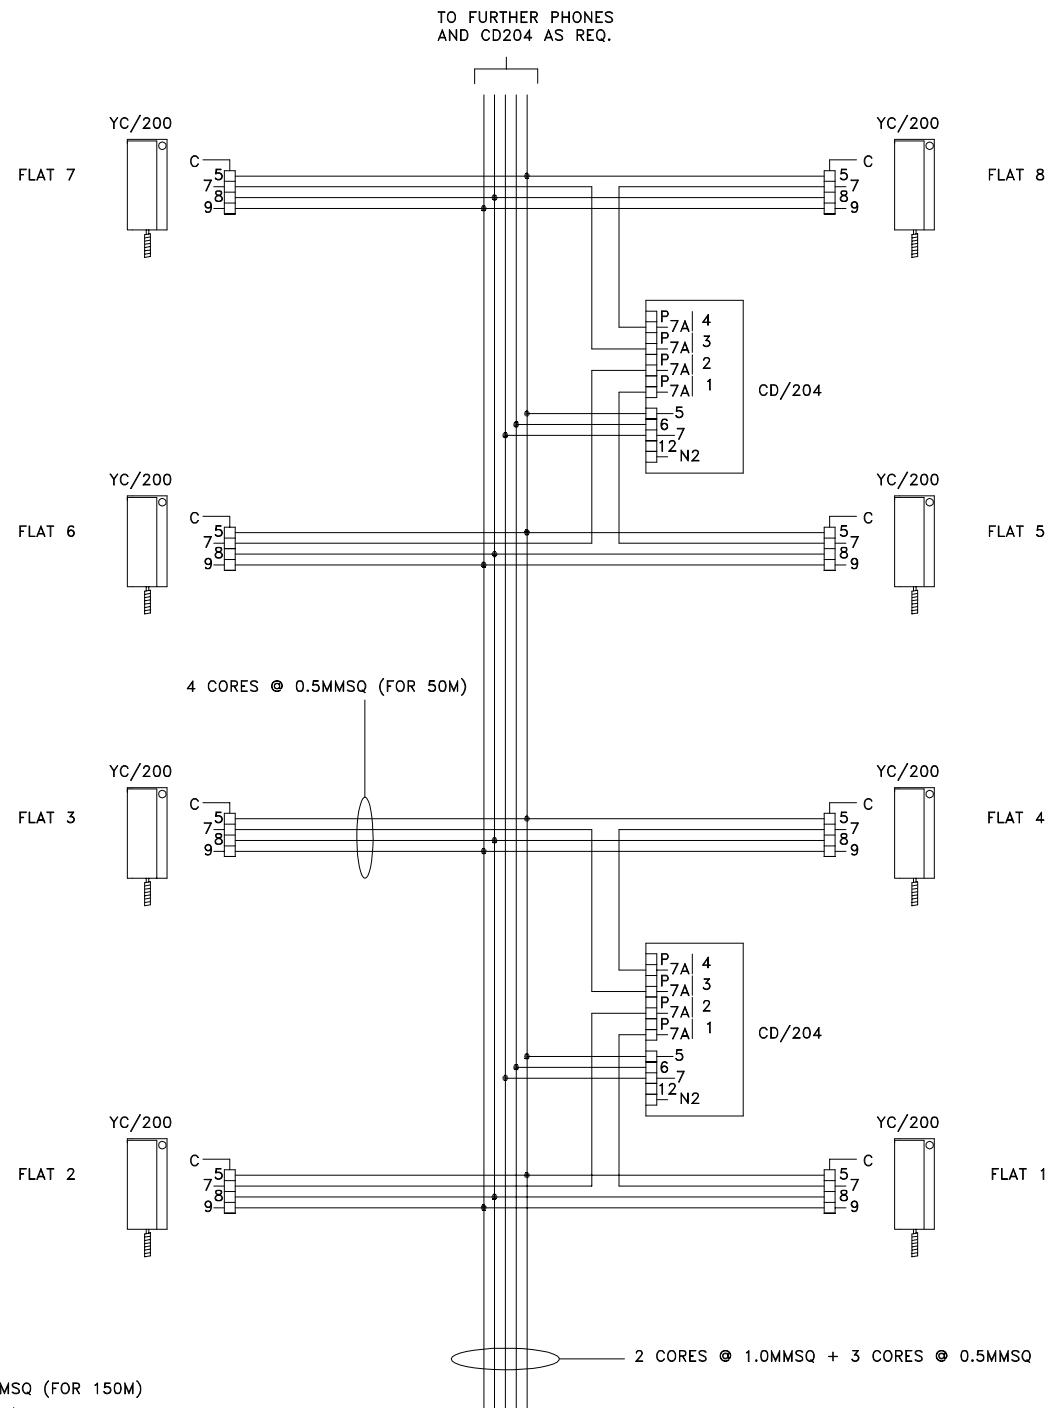

NOTE:
THIS DRAWING INDICATES AND ASSUMES THE USE OF
A MINIMUM OF 0.5MMSQ CSA PARALLEL CONDUCTORS.
INCORRECT CABLE SPEC CAN CAUSE DIGITAL
SIGNALING PROBLEMS.

BPT (UK) LTD. HERTS. ENGLAND	PREPARED FOR INSTALLER INFORMATION	DATE: 24/05/04	DRAWN:RC
		REVISED:	
DRAWING TITLE:	2 X DIGITAL TARGHA AUDIO ENTRY PANELS WITH TRADES & LYNEA HANDSETS	DRAWING No: B-XT2YNLTT(AUD)	