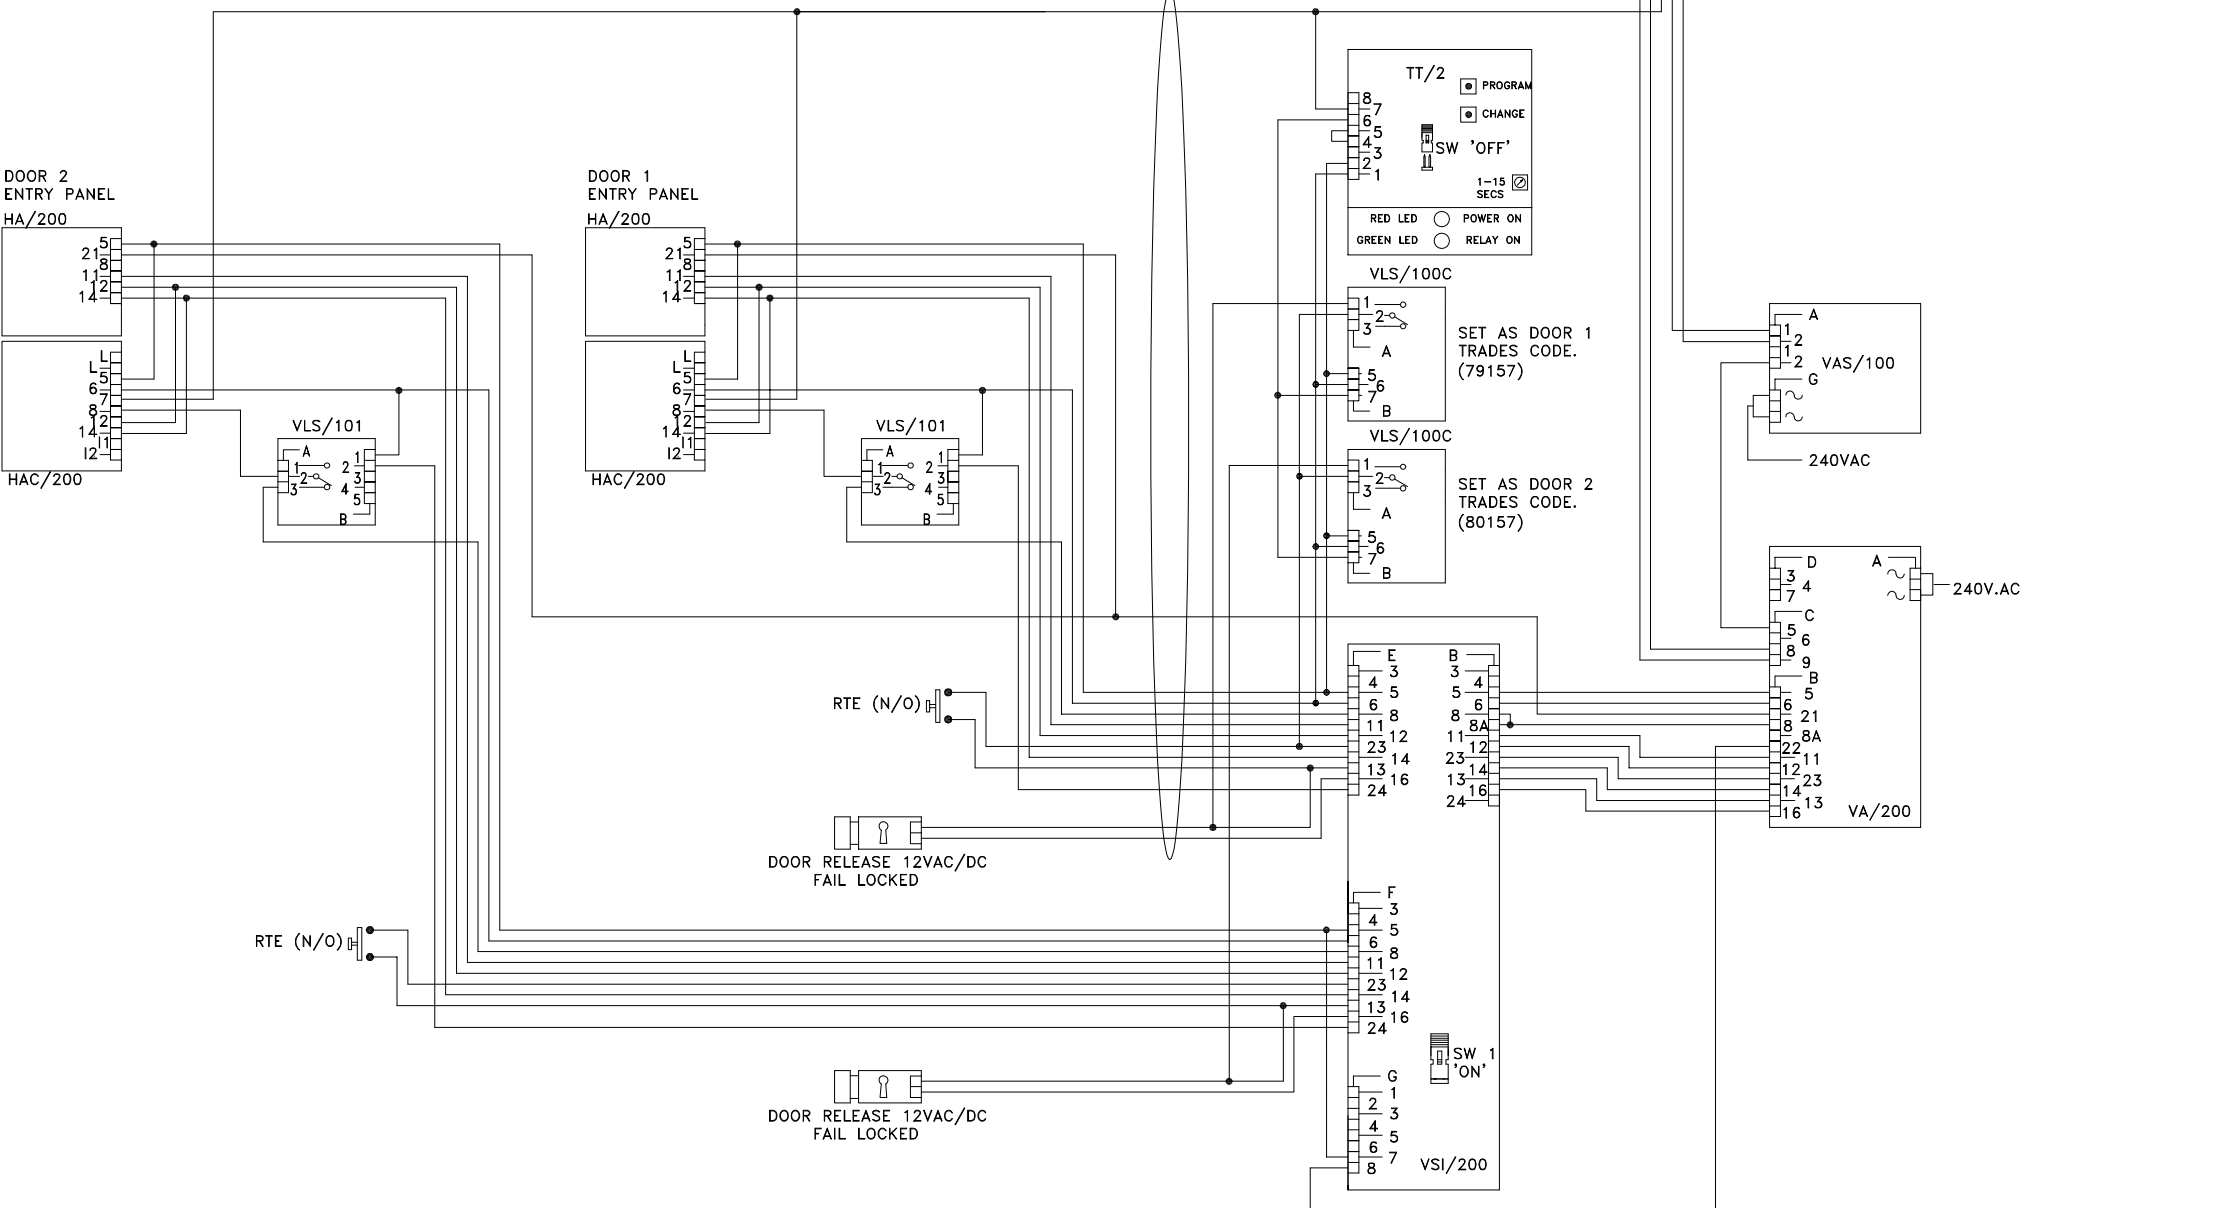

NOTE:
THIS DRAWING INDICATES AND ASSUMES THE USE OF
A MINIMUM OF 0.5MMSQ CSA PARALLEL CONDUCTORS.
INCORRECT CABLE SPEC CAN CAUSE DIGITAL
SIGNALING PROBLEMS.

BPT (UK) LTD. HERTS. ENGLAND	PREPARED FOR INSTALLER INFORMATION	DATE: 24/05/04	DRAWN:RC
		REVISED:	
DRAWING TITLE:	2 X DIGITAL TARGHA AUDIO ENTRY PANELS WITH TRADES & LYNEA HANDSETS	DRAWING No: B-XT2YNLTT(AUD)	